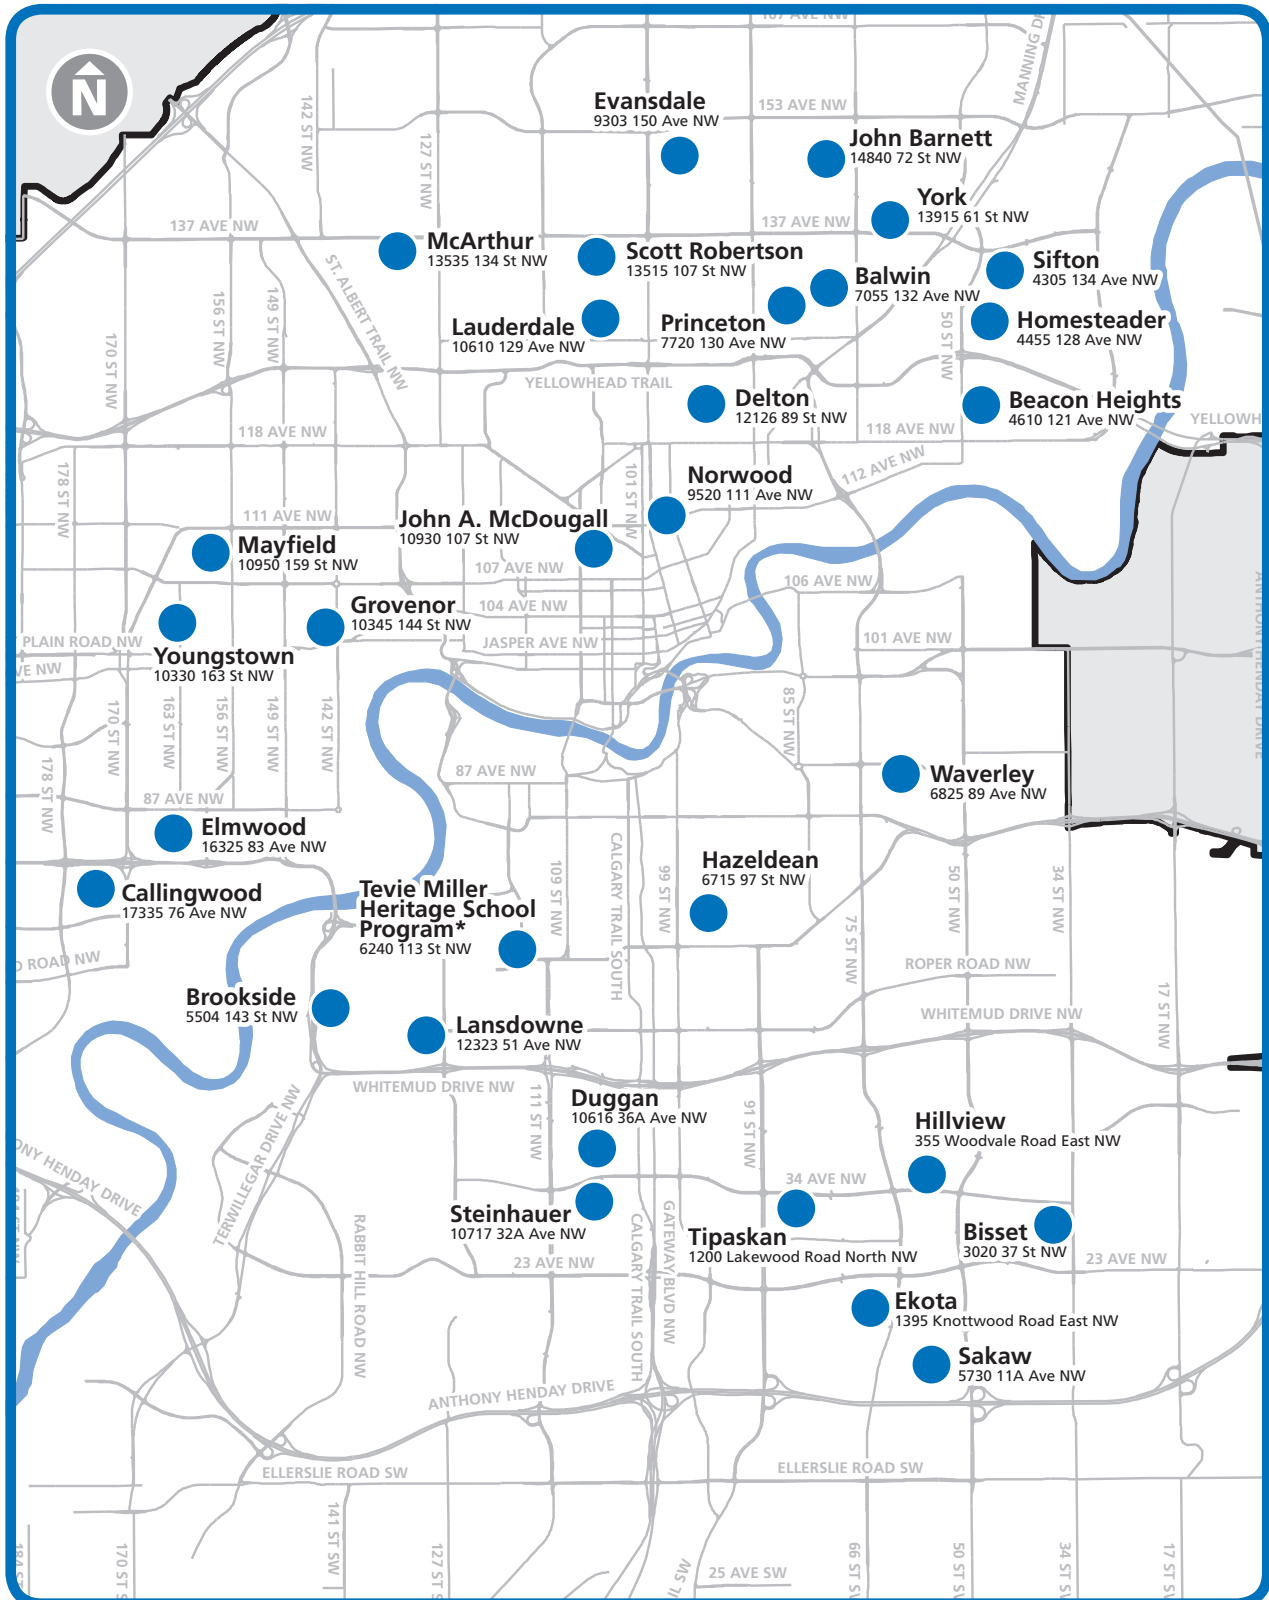

Pre-Kindergarten Locations 2018-19

* Families may contact the Tevie Miller Heritage School Program at 780-436-0465 for information about specialized programming for children with a primary diagnosis of severe language and/or speech delays.