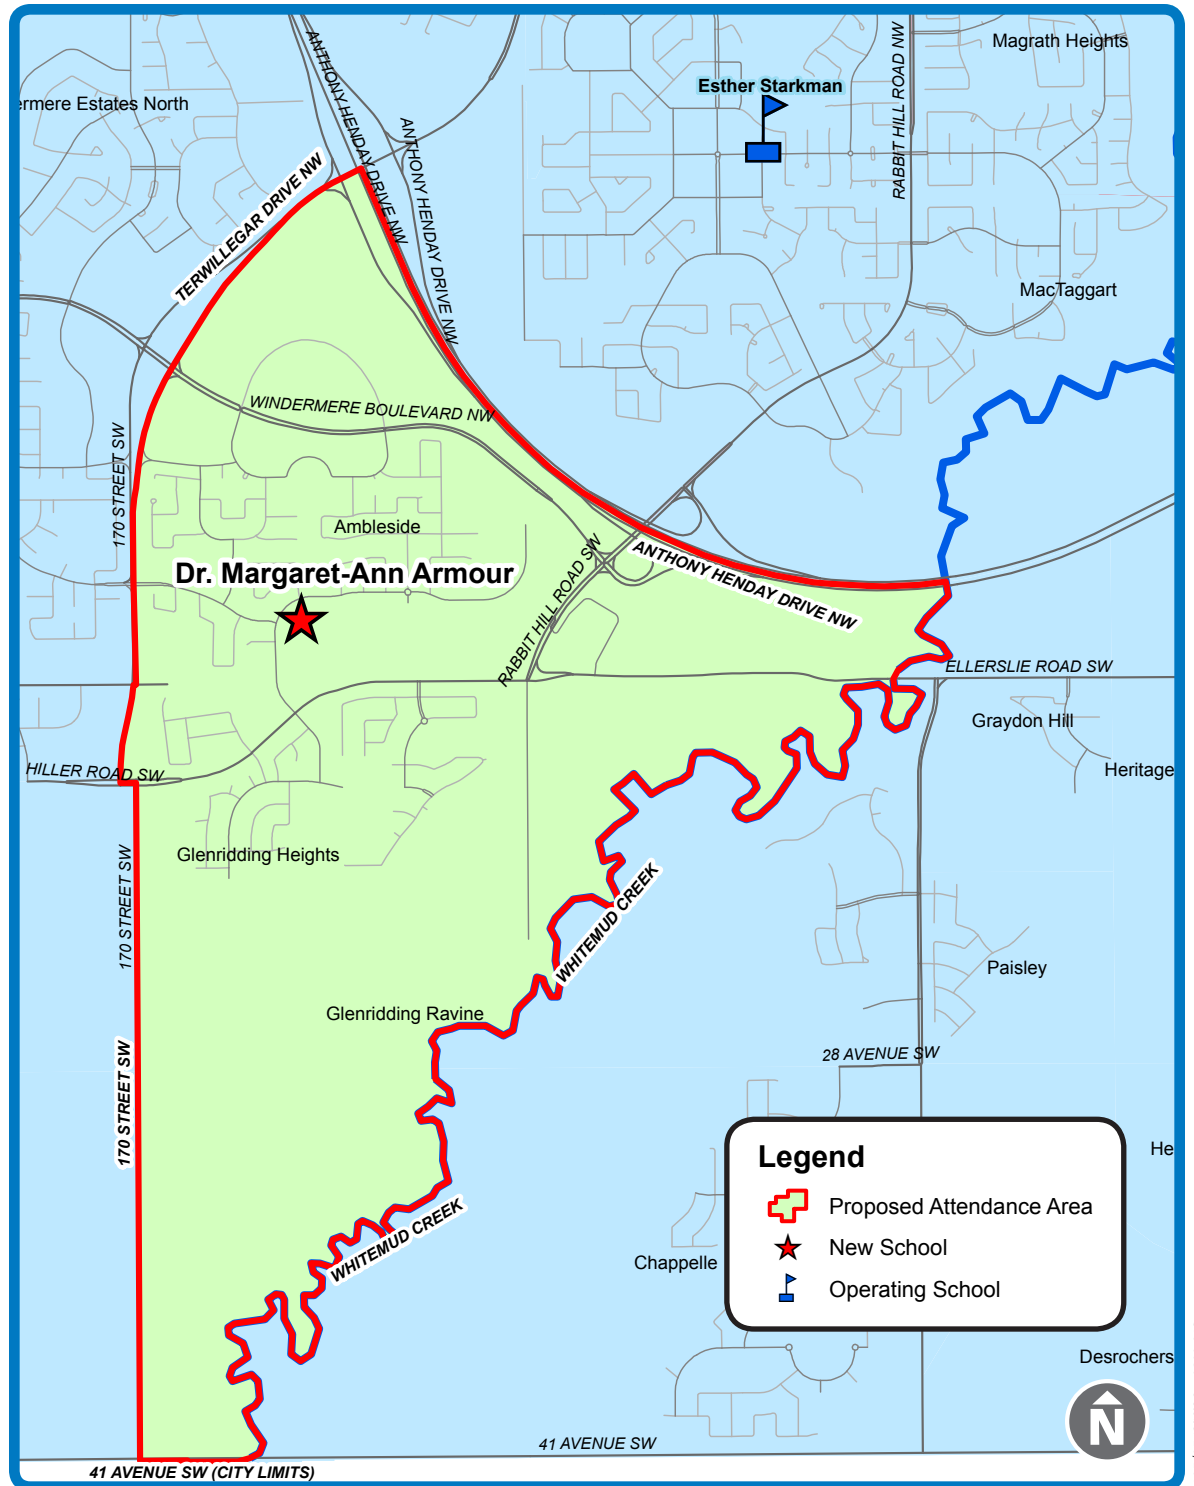

Dr. Margaret-Ann Armour

PROPOSED ATTENDANCE AREA

School information

- Opens for September 2016
- Offering Kindergarten to Grade 9
- 900 Student Capacity
- Open Boundaries with an enrolment limit based on 3 classes per grade

Attendance Area Considerations

- Attendance area is designed for maximum build-out of Ambleside, Glenriding Heights and Glenriding Ravine.
- To limit future accommodation challenges, additional neighbourhoods are not proposed for inclusion at this time.
- Open boundaries will allow other students the opportunity to attend Dr. Margaret-Ann Armour School through random selection as space permits.

Windermere Area

NEIGHBOURHOOD STUDENT GENERATION NUMBERS