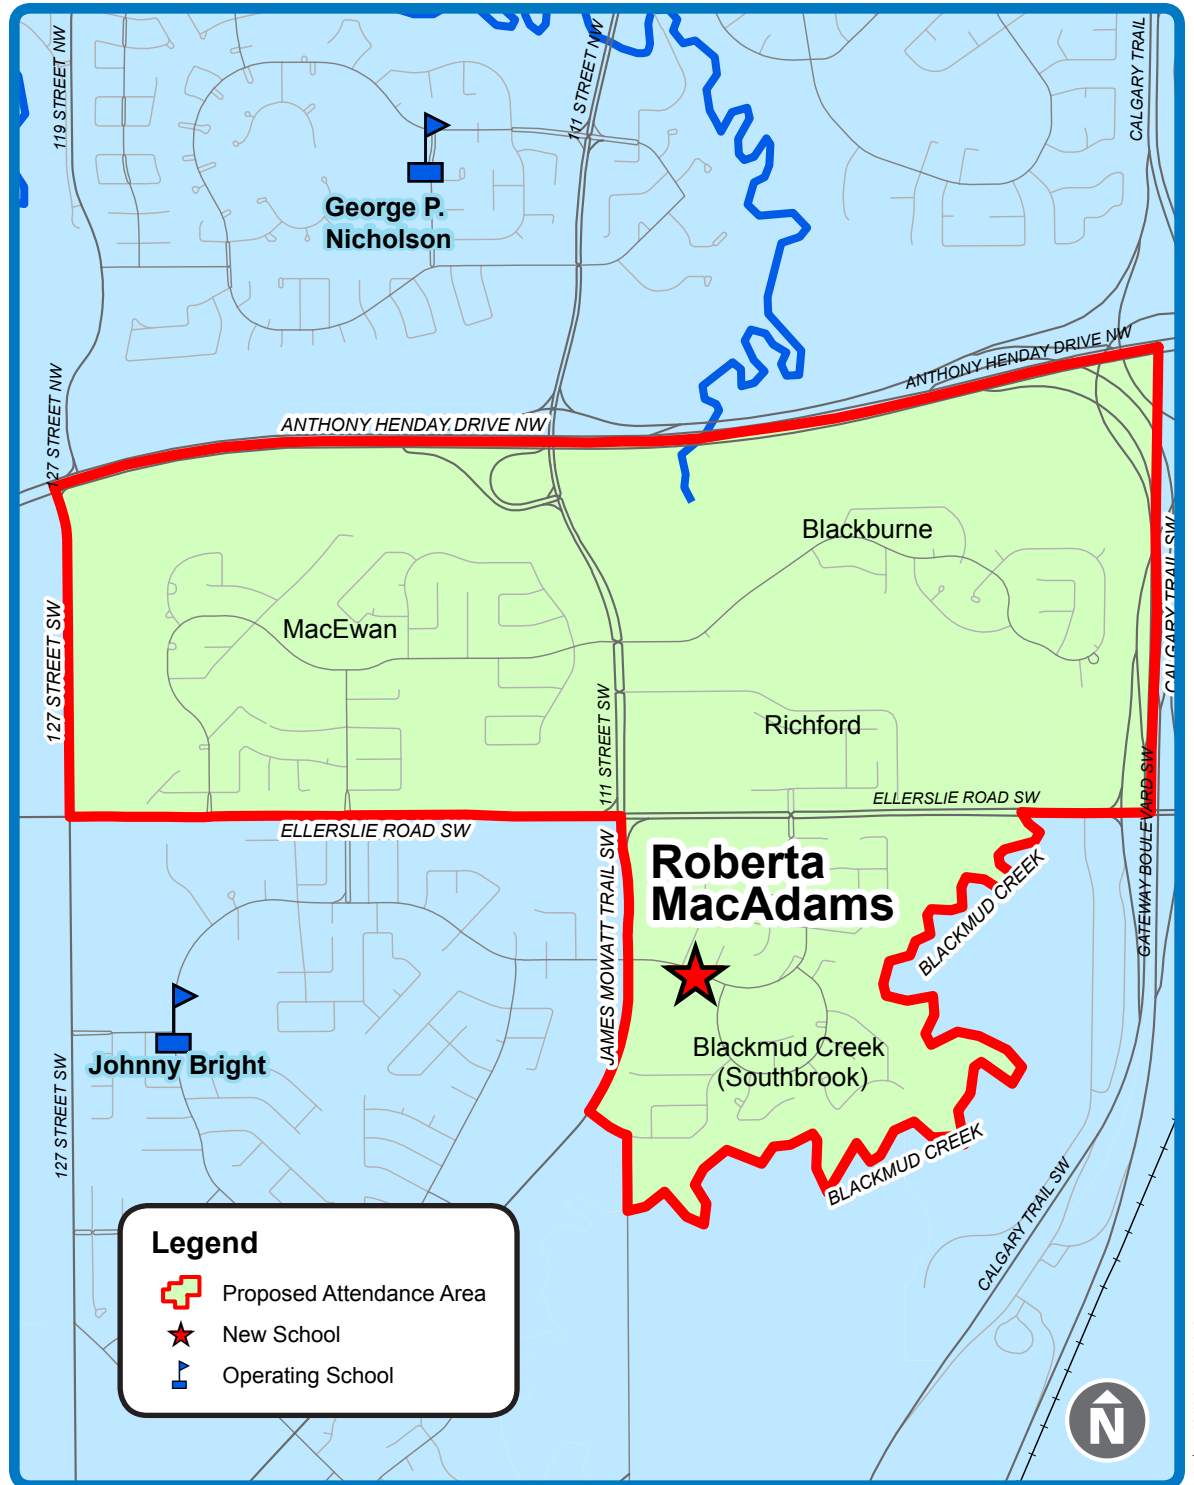

Roberta MacAdams

PROPOSED ATTENDANCE AREA 1

School information

- Opens for September 2016
- Offering Kindergarten to Grade 6
- 650 Student Capacity
- Open Boundaries with an enrolment limit based on 3 classes per grade
- Elementary students attending Johnny Bright School in these neighbourhoods will be re-directed to Roberta MacAdams School.

Attendance Area Considerations

- Accommodates students previously impacted by growth accommodation efforts at Johnny Bright School.
- Creates additional options for families at neighbouring schools.
- The junior high designation for this attendance area will remain to D.S. Mackenzie School.