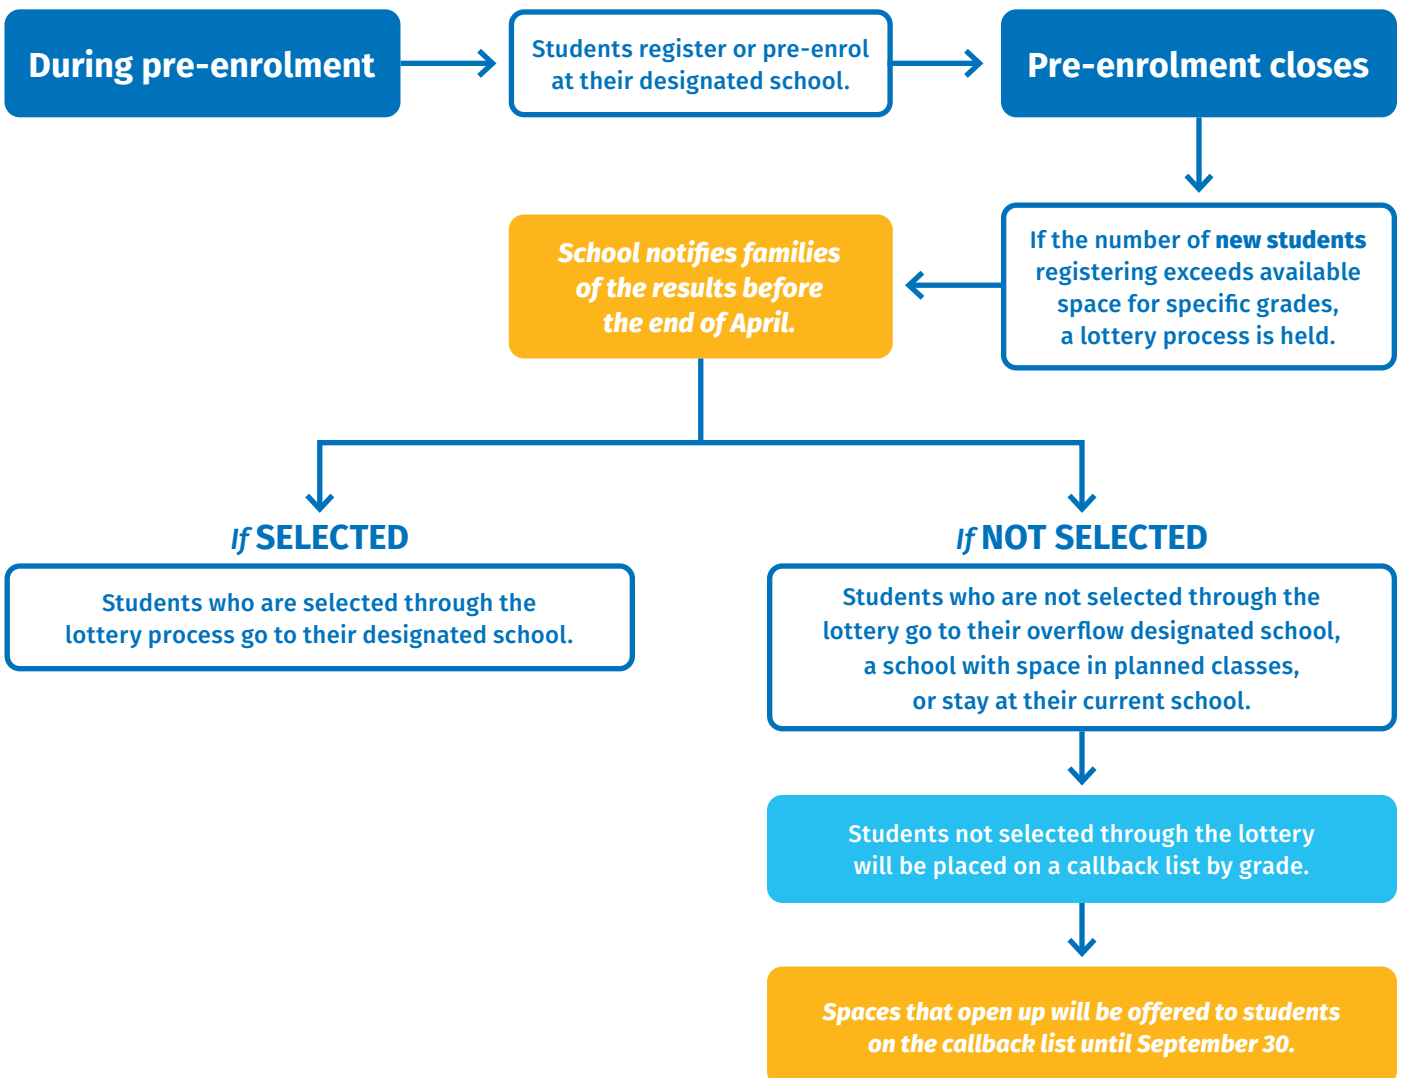

Lottery Process

To address growing student enrolment and space shortages at schools, Edmonton Public Schools has implemented a new lottery process.

Schools that have reached capacity will implement a lottery process for **new students** coming to their school. Each grade will be capped at a certain number of classes and students, depending on the school's enrolment limit. This will ensure enrolment does not exceed available space.

How the process works

For more information or questions, please contact your designated school or Programs and Student Accommodation at 780-429-8539.