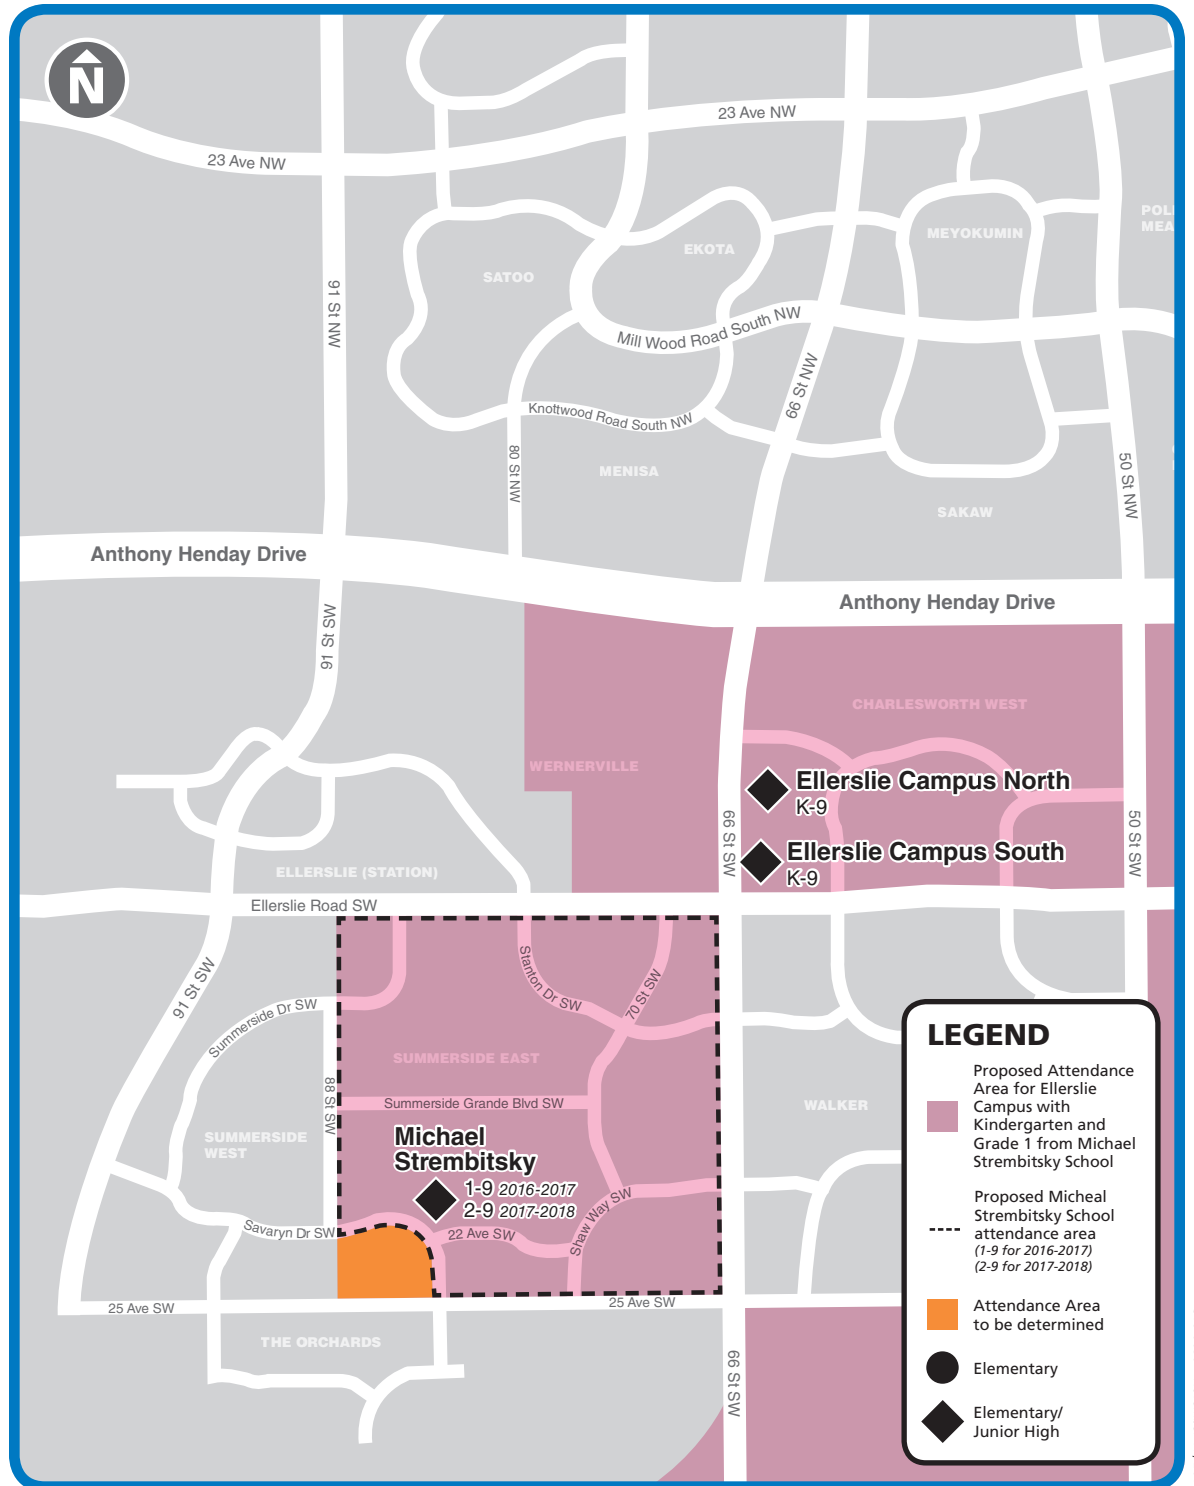

- Grade 1 students continue at Satoo School
- New Kindergarten students start at Satoo School
- Grades 2-9 students attend Michael Strembitsky School

OPTION 3

Moving **Kindergarten** and **Grade 1** to Ellerslie Campus

2016-2017 School Year

- New Kindergarten students start at Ellerslie Campus
- Grades 1-9 students attend Michael Strembitsky School

2017-2018 School Year

- Grade 1 students continue at Ellerslie Campus
- New Kindergarten students start at Ellerslie Campus
- Grades 2-9 students attend Michael Strembitsky School

OPTION 4

Move **Kindergarten** and **Grade 1** to Satoo School

Redesignate Summerside East (Northeast area) to Ellerslie Campus

2016-2017 School Year

- New Kindergarten students start at Satoo School
- Redesignate Summerside East (Northeast area) Grades K-9 students to attend Ellerslie Campus
- Grades 1-9 students attend Michael Strembitsky School
- Summerside West follows Satoo School designation

2017-2018 School Year

- Grade 1 students continue at Satoo School
- New Kindergarten students start at Satoo School
- Grades 2-9 students attend Michael Strembitsky School
- Summerside West follows Satoo School designation