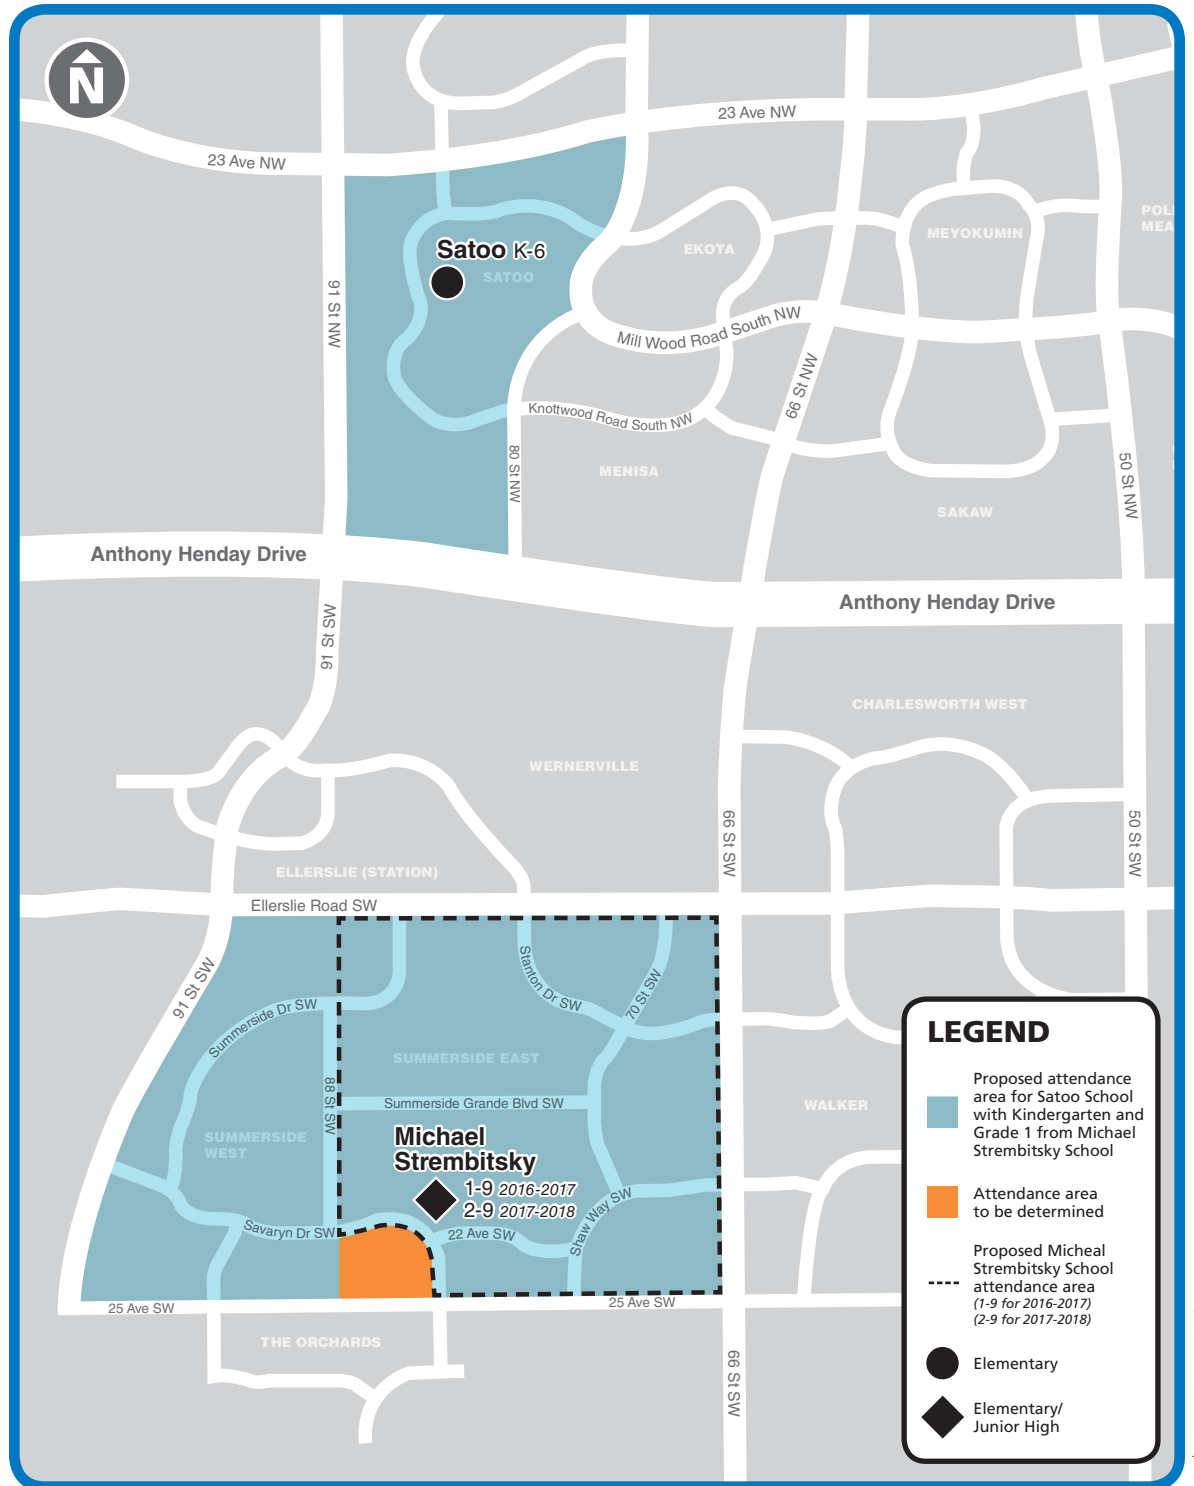

OPTION 1

Moving **Kindergarten** and **Grade 1** to Satoo School

2016-2017 School Year

- New Kindergarten students start at Satoo School
- Grades 1-9 students attend Michael Strembitsky School

2017-2018 School Year

- Grade 1 students continue at Satoo School
- New Kindergarten students start at Satoo School
- Grades 2-9 students attend Michael Strembitsky School

OPTION 3

Moving **Kindergarten** and **Grade 1** to Ellerslie Campus

2016-2017 School Year

- New Kindergarten students start at Ellerslie Campus
- Grades 1-9 students attend Michael Strembitsky School

2017-2018 School Year

- Grade 1 students continue at Ellerslie Campus
- New Kindergarten students start at Ellerslie Campus
- Grades 2-9 students attend Michael Strembitsky School

OPTION 4

Move **Kindergarten** and **Grade 1** to Satoo School

Redesignate Summerside East (Northeast area) to Ellerslie Campus

2016-2017 School Year

- New Kindergarten students start at Satoo School
- Redesignate Summerside East (Northeast area) Grades K-9 students to attend Ellerslie Campus
- Grades 1-9 students attend Michael Strembitsky School
- Summerside West follows Satoo School designation